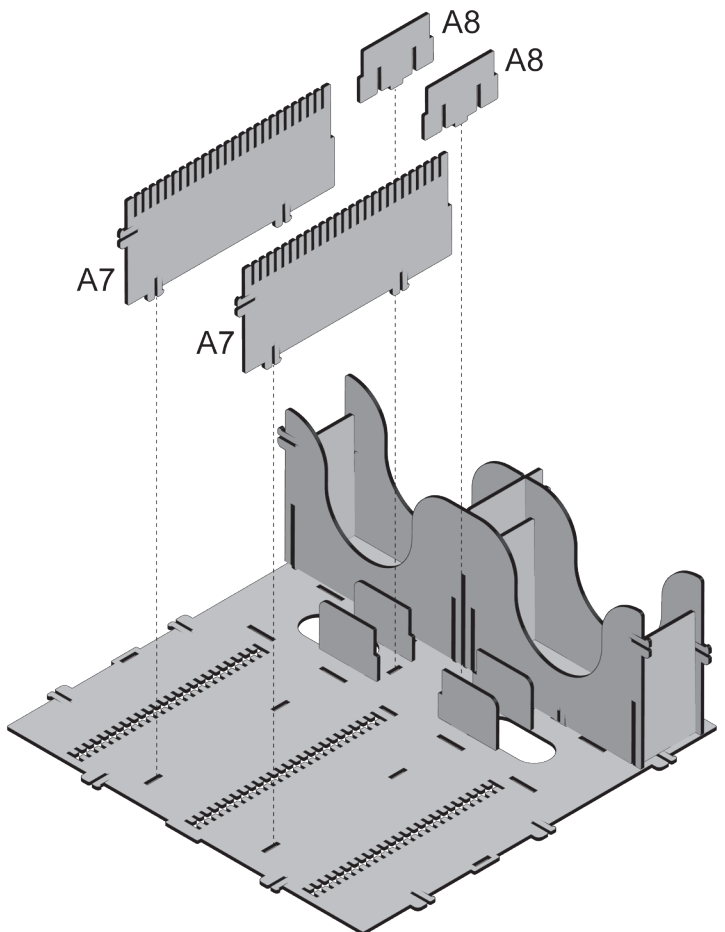

It is recommended to use a blade at the outline to punch the element out of the sheet easier.

Assemble based on element letter.
Then from number first to last.

Insert compatible with the game:

Tainted Grail SG box
+
Echo of the Past

B

IN BOX!

A

①

②

③

④