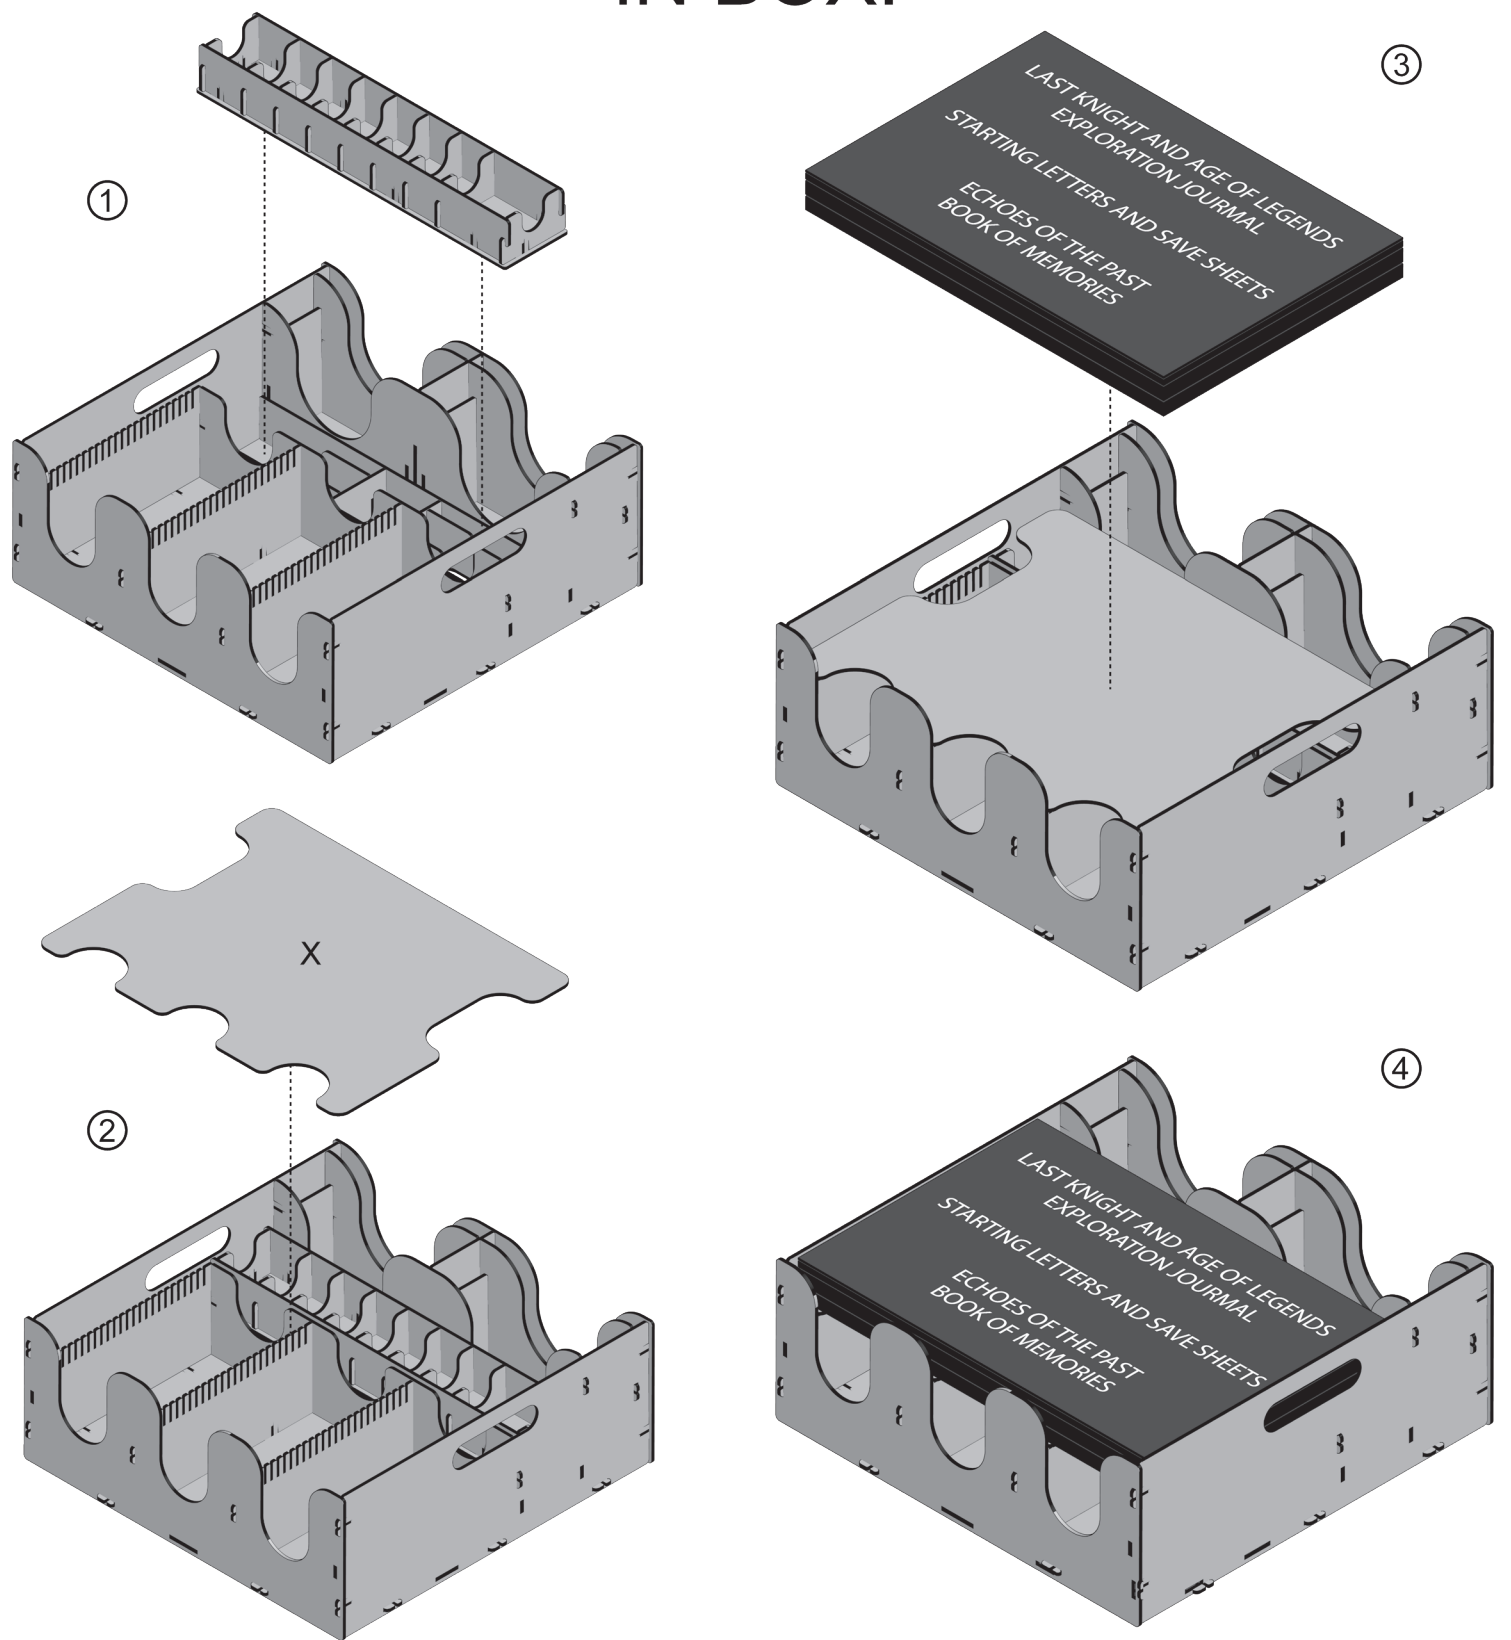

LAST KNIGHT
CHARACTER TILES

AGE OF LEGENDS
CHARACTER TILES

Stick 6. to element B3 from both sides

We recommend gluing the felt before the start assembling.
Match elements by the numbers.

Please remove elements out of frame carefully.

It is recommended to use a blade at the outline to punch the element out of the sheet easier.

Assemble based on element letter.
Then from number first to last.

Insert compatible with the game:

Tainted Grail SG box
+
Echo of the Past

B

IN BOX!

A

①

②

③

④