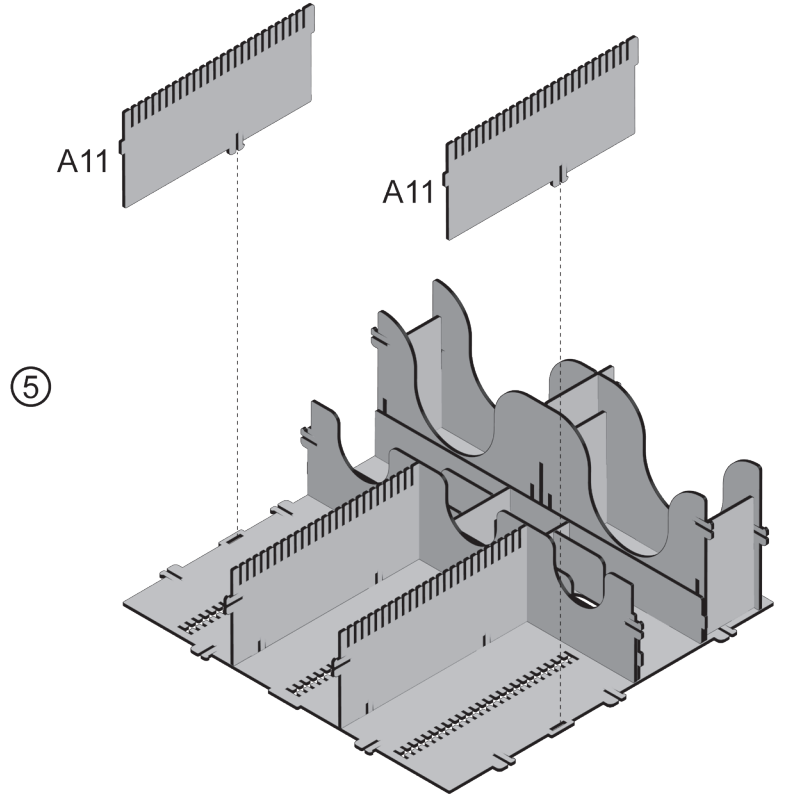

LAST KNIGHT
CHARACTER TILES

AGE OF LEGENDS
CHARACTER TILES

Stick 6. to element B3 from both sides

We recommend gluing the felt before the start assembling.
Match elements by the numbers.

Please remove elements out of frame carefully.

It is recommended to use a blade at the outline to punch the element out of the sheet easier.

Assemble based on element letter.
Then from number first to last.

Insert compatible with the game:

Tainted Grail SG box
+
Echo of the Past

B

IN BOX!

A

①

②

③

④