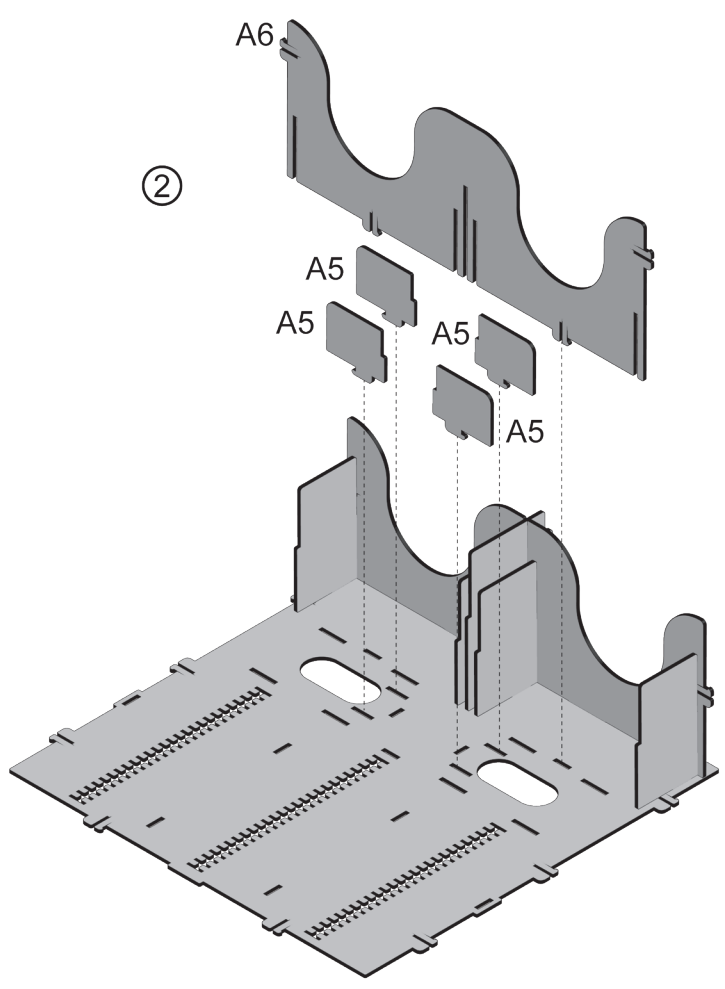

LAST KNIGHT
CHARACTER TILES

AGE OF LEGENDS
CHARACTER TILES

Stick 6. to element B3 from both sides

We recommend gluing the felt before the start assembling.
Match elements by the numbers.

Please remove elements out of frame carefully.

It is recommended to use a blade at the outline to punch the element out of the sheet easier.

Assemble based on element letter.
Then from number first to last.

Insert compatible with the game:

Tainted Grail SG box
+
Echo of the Past

B

IN BOX!

A

①

②

③

④