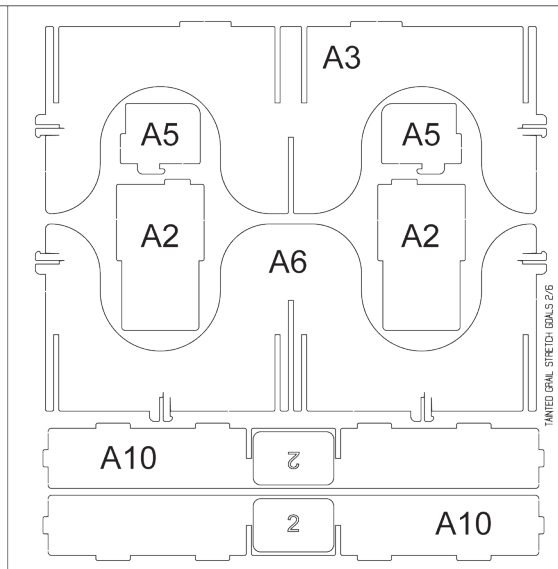

LAST KNIGHT
CHARACTER TILES

AGE OF LEGENDS
CHARACTER TILES

Stick 6. to element B3 from both sides

We recommend gluing the felt before the start assembling.
Match elements by the numbers.

Please remove elements out of frame carefully.

It is recommended to use a blade at the outline to punch the element out of the sheet easier.

Assemble based on element letter.
Then from number first to last.

Insert compatible with the game:

Tainted Grail SG box
+
Echo of the Past

B

IN BOX!

A

①

②

③

④