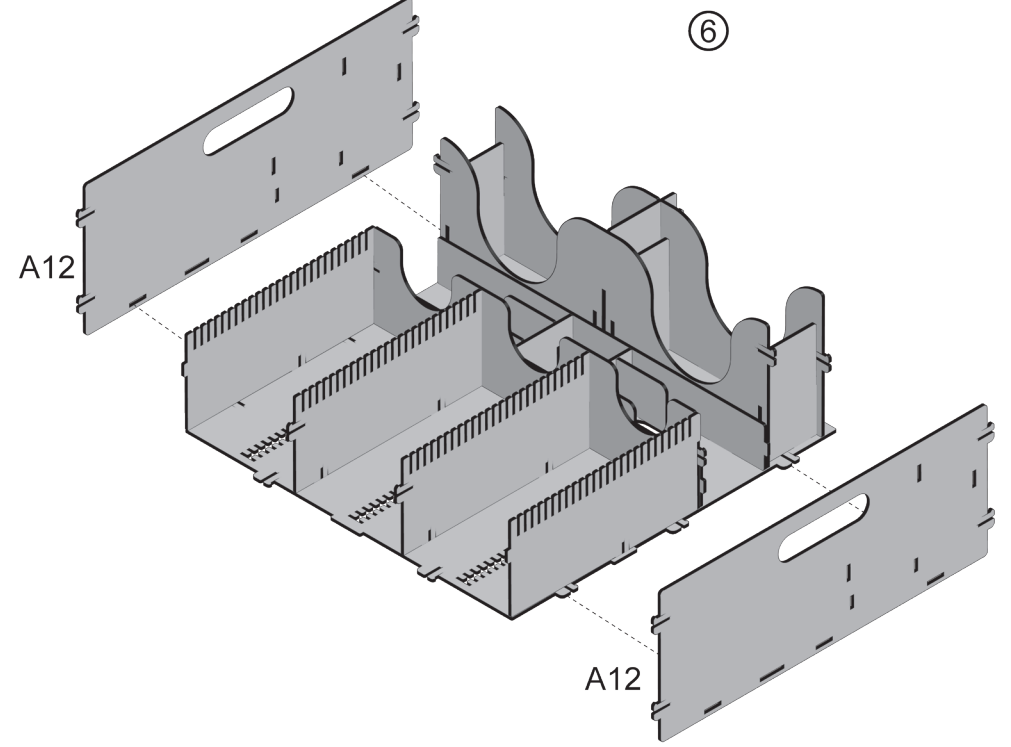

LAST KNIGHT
CHARACTER TILES

AGE OF LEGENDS
CHARACTER TILES

Stick 6. to element B3 from both sides

We recommend gluing the felt before the start assembling.
Match elements by the numbers.

Please remove elements out of frame carefully.

It is recommended to use a blade at the outline to punch the element out of the sheet easier.

Assemble based on element letter.
Then from number first to last.

Insert compatible with the game:

Tainted Grail SG box
+
Echo of the Past

B

IN BOX!

A

①

②

③

④