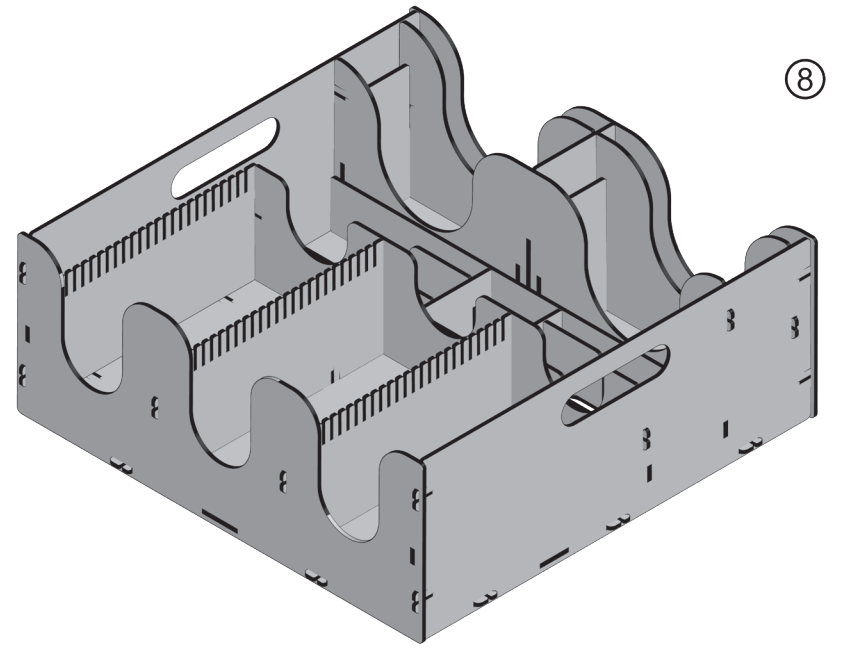

LAST KNIGHT
CHARACTER TILES

AGE OF LEGENDS
CHARACTER TILES

Stick 6. to element B3 from both sides

We recommend gluing the felt before the start assembling.
Match elements by the numbers.

Please remove elements out of frame carefully.

It is recommended to use a blade at the outline to punch the element out of the sheet easier.

Assemble based on element letter.
Then from number first to last.

Insert compatible with the game:

Tainted Grail SG box
+
Echo of the Past

B

IN BOX!

A

①

②

③

④