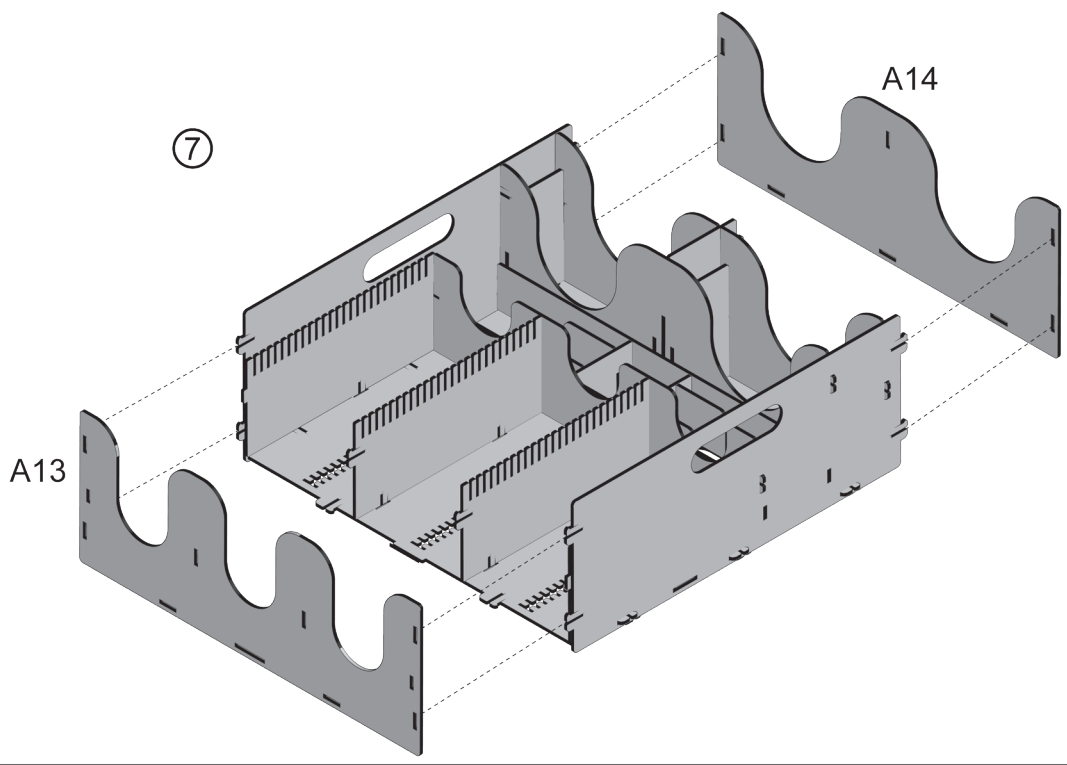

LAST KNIGHT
CHARACTER TILES

AGE OF LEGENDS
CHARACTER TILES

Stick 6. to element B3 from both sides

We recommend gluing the felt before the start assembling.
Match elements by the numbers.

Please remove elements out of frame carefully.

It is recommended to use a blade at the outline to punch the element out of the sheet easier.

Assemble based on element letter.
Then from number first to last.

Insert compatible with the game:

Tainted Grail SG box
+
Echo of the Past

B

IN BOX!

A

①

②

③

④