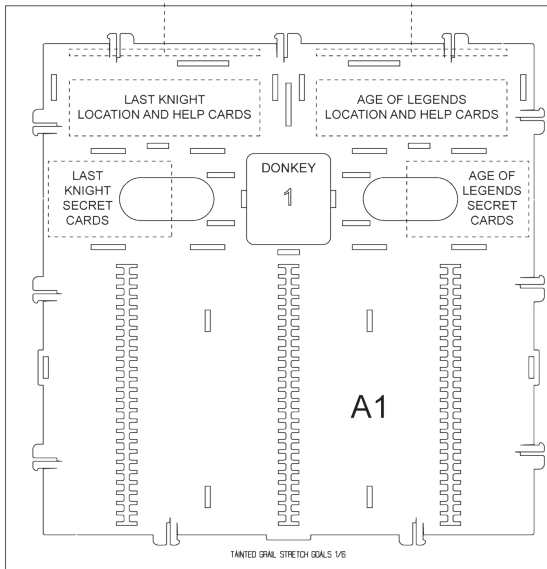

LAST KNIGHT
CHARACTER TILES

AGE OF LEGENDS
CHARACTER TILES

Stick 6. to element B3 from both sides

We recommend gluing the felt before the start assembling.
Match elements by the numbers.

Please remove elements out of frame carefully.

It is recommended to use a blade at the outline to punch the element out of the sheet easier.

Assemble based on element letter.
Then from number first to last.

Insert compatible with the game:

Tainted Grail SG box
+
Echo of the Past

B

IN BOX!

A

①

②

③

④