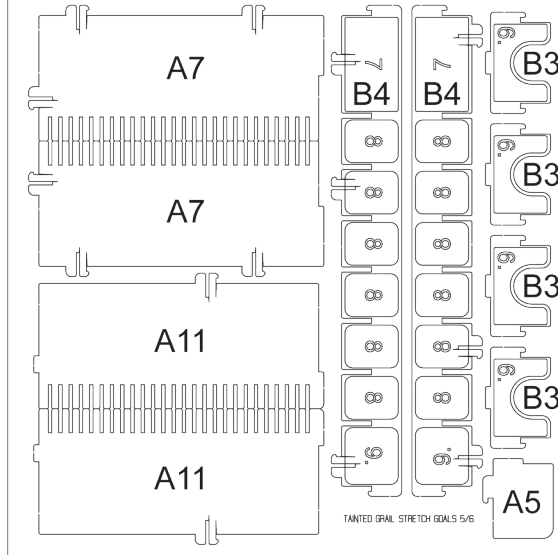

LAST KNIGHT
CHARACTER TILES

AGE OF LEGENDS
CHARACTER TILES

Stick 6. to element B3 from both sides

We recommend gluing the felt before the start assembling.
Match elements by the numbers.

Please remove elements out of frame carefully.

It is recommended to use a blade at the outline to punch the element out of the sheet easier.

Assemble based on element letter.
Then from number first to last.

Insert compatible with the game:

Tainted Grail SG box
+
Echo of the Past

B

IN BOX!

A

①

②

③

④