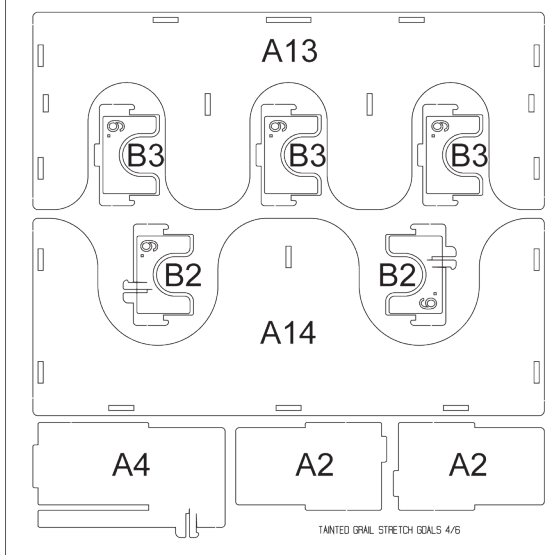

LAST KNIGHT
CHARACTER TILES

AGE OF LEGENDS
CHARACTER TILES

Stick 6. to element B3 from both sides

We recommend gluing the felt before the start assembling.
Match elements by the numbers.

Please remove elements out of frame carefully.

It is recommended to use a blade at the outline to punch the element out of the sheet easier.

Assemble based on element letter.
Then from number first to last.

Insert compatible with the game:

Tainted Grail SG box
+
Echo of the Past

B

IN BOX!

A

①

②

③

④