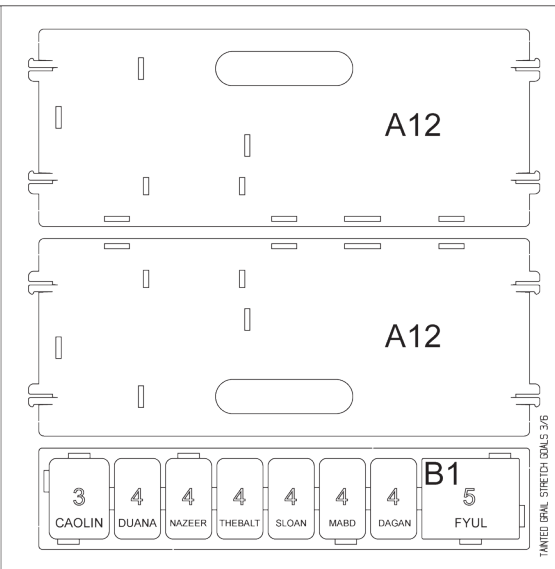

LAST KNIGHT
CHARACTER TILES

AGE OF LEGENDS
CHARACTER TILES

Stick 6. to element B3 from both sides

We recommend gluing the felt before the start assembling.
Match elements by the numbers.

Please remove elements out of frame carefully.

It is recommended to use a blade at the outline to punch the element out of the sheet easier.

Assemble based on element letter.
Then from number first to last.

Insert compatible with the game:

Tainted Grail SG box
+
Echo of the Past

B

IN BOX!

A

①

②

③

④