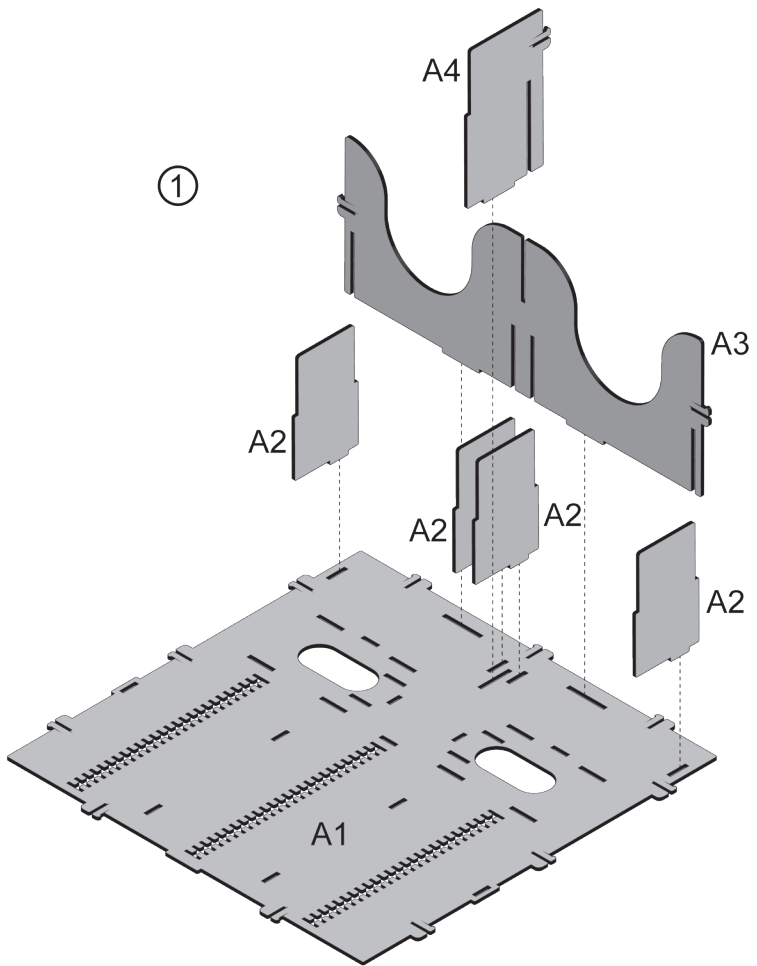

LAST KNIGHT
CHARACTER TILES

AGE OF LEGENDS
CHARACTER TILES

Stick 6. to element B3 from both sides

We recommend gluing the felt before the start assembling.
Match elements by the numbers.

Please remove elements out of frame carefully.

It is recommended to use a blade at the outline to punch the element out of the sheet easier.

Assemble based on element letter.
Then from number first to last.

Insert compatible with the game:

Tainted Grail SG box
+
Echo of the Past

B

IN BOX!

A

①

②

③

④